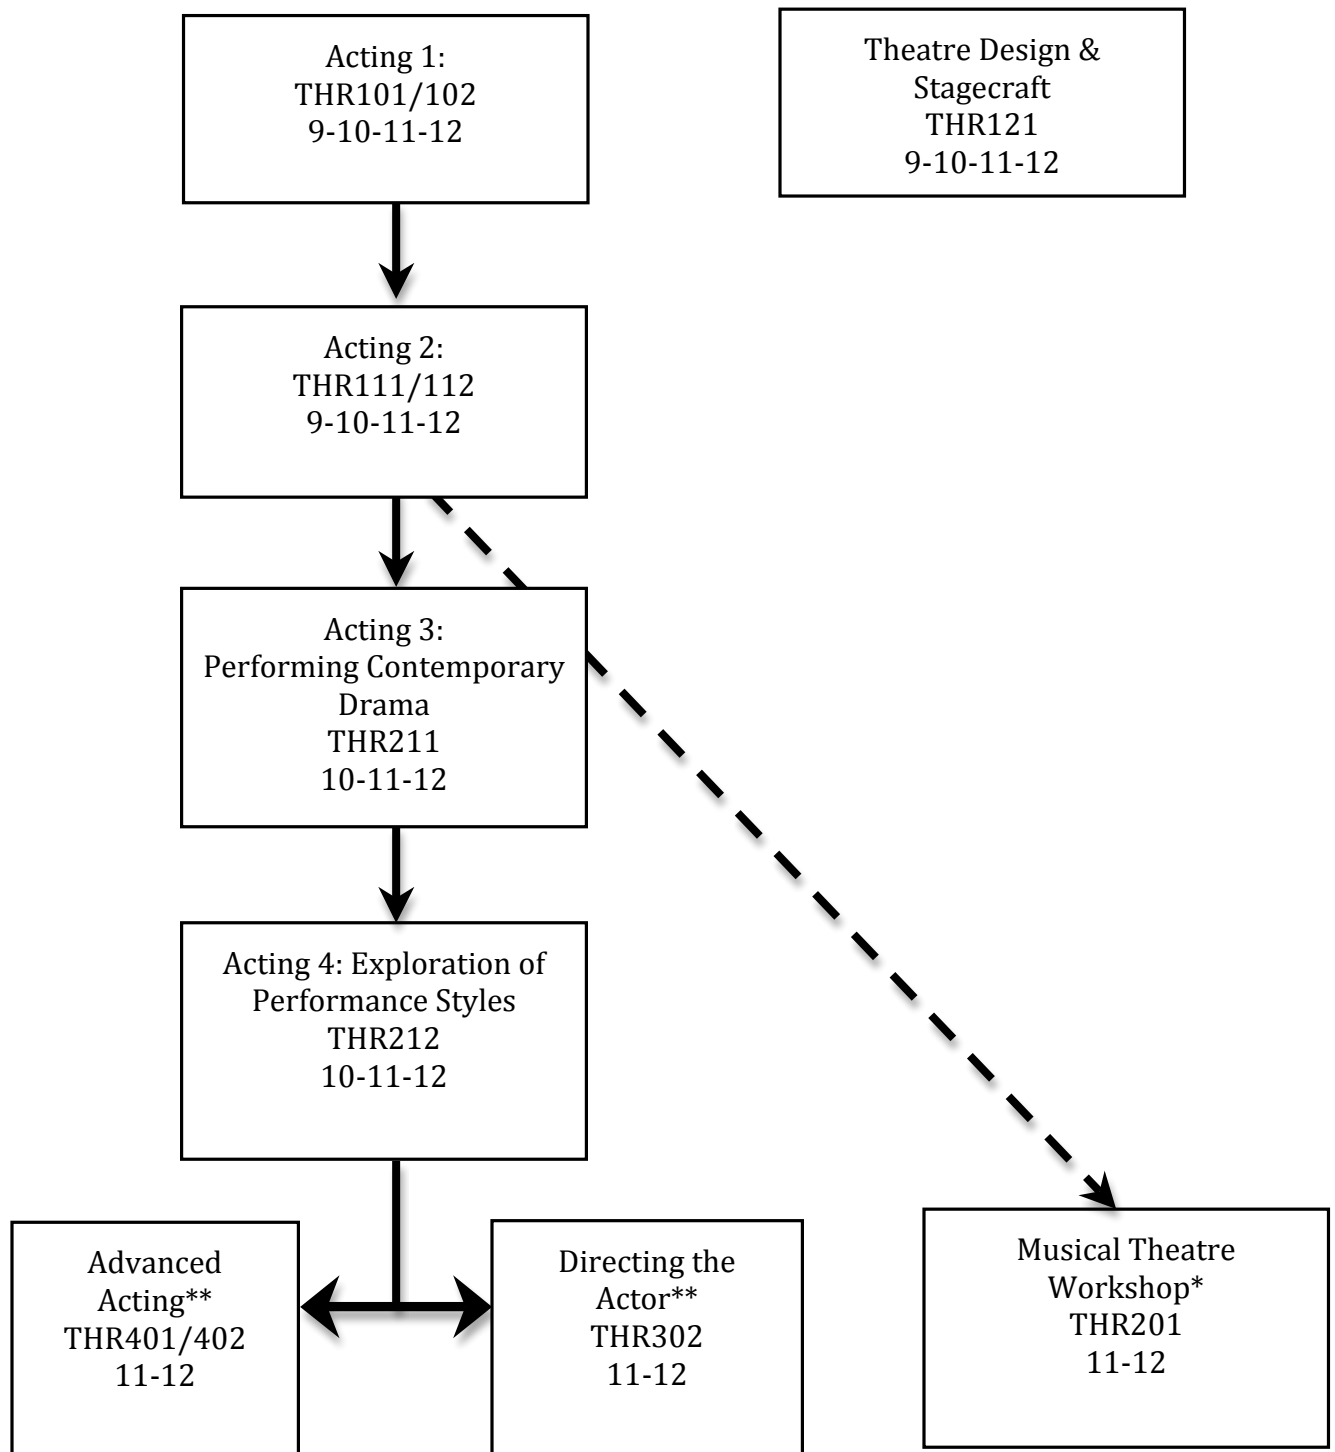

2012 - 2013 Theatre Department Sequence

* Musical Theatre Workshop – Prerequisite: Acting 1 & 2 or 1 year of Choral Music

** Advanced Acting & Directing the Actor – Prerequisite: Acting 1, 2, 3 & 4 or two workshop courses